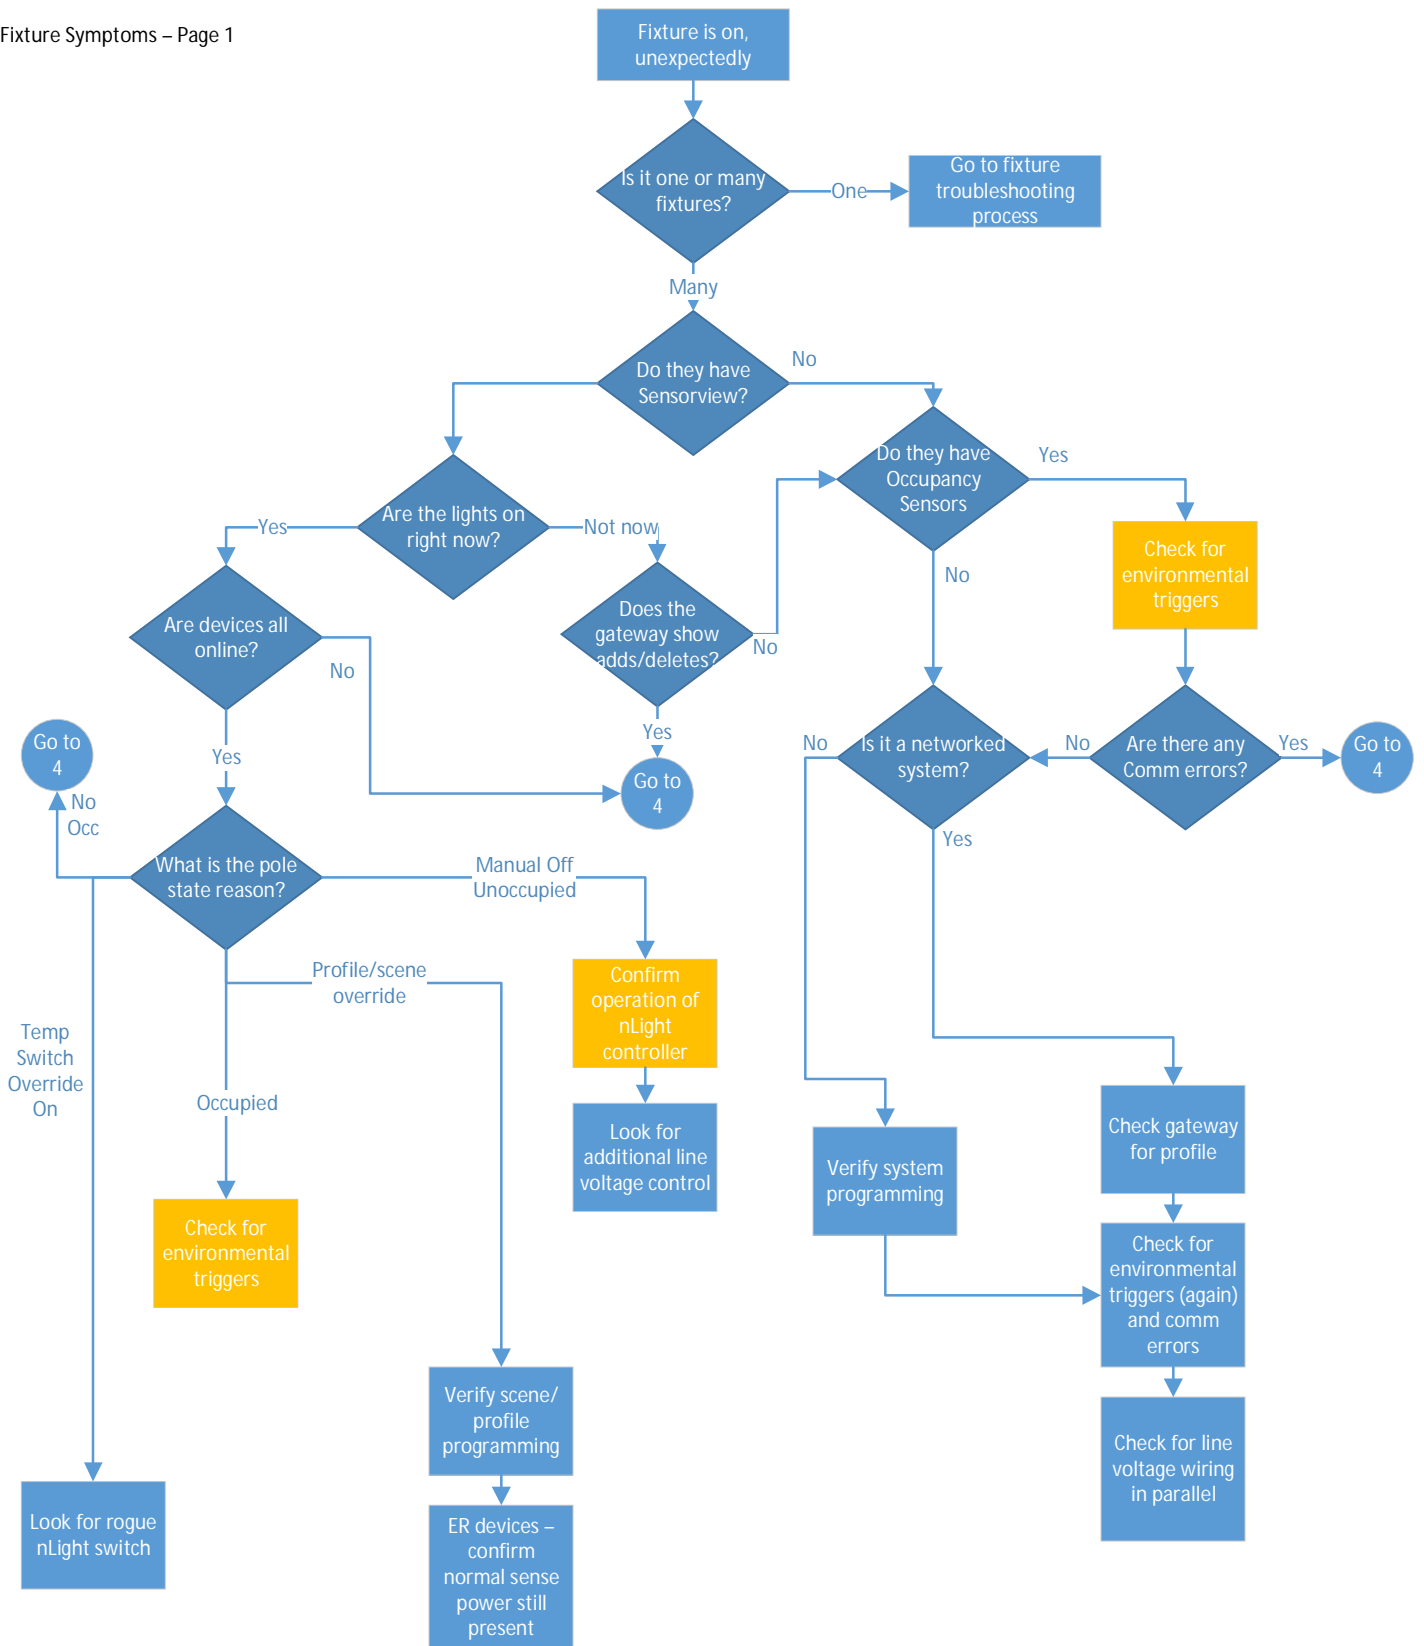

GFX Symptoms

Strobe – full on to full off at some constant rate (e.g. – maybe once per second)
 Flicker – high frequency dimming level change
 Flash – strobe or flicker. May not have periodicity
 Heartbeat – periodic up and down. But, not full on /off