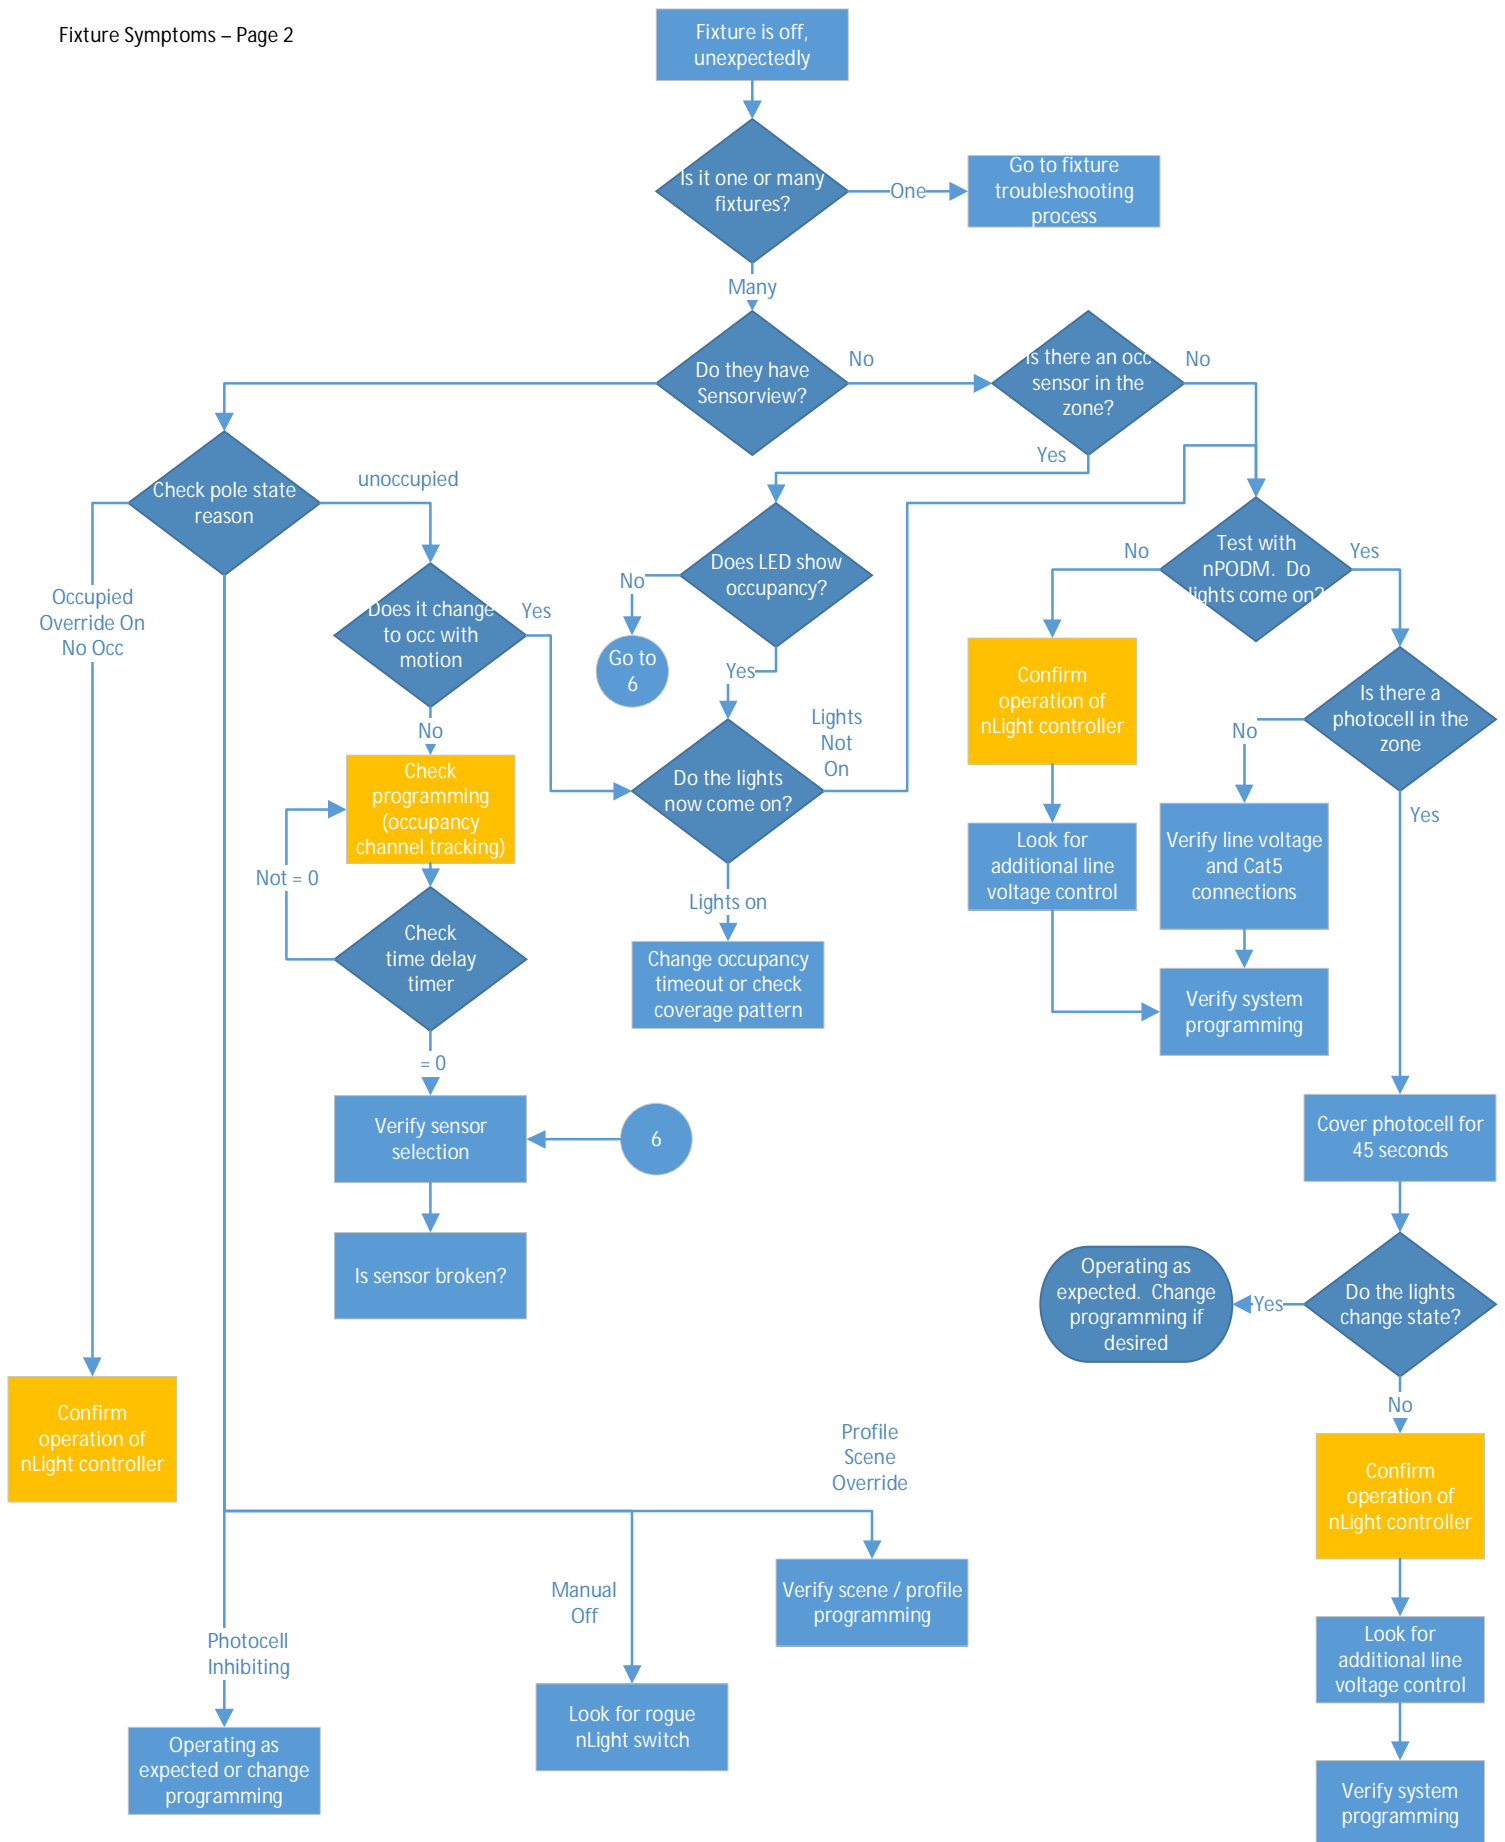

GFX Symptoms

Strobe – full on to full off at some constant rate (e.g. – maybe once per second)
 Flicker – high frequency dimming level change
 Flash – strobe or flicker. May not have periodicity
 Heartbeat – periodic up and down. But, not full on /off