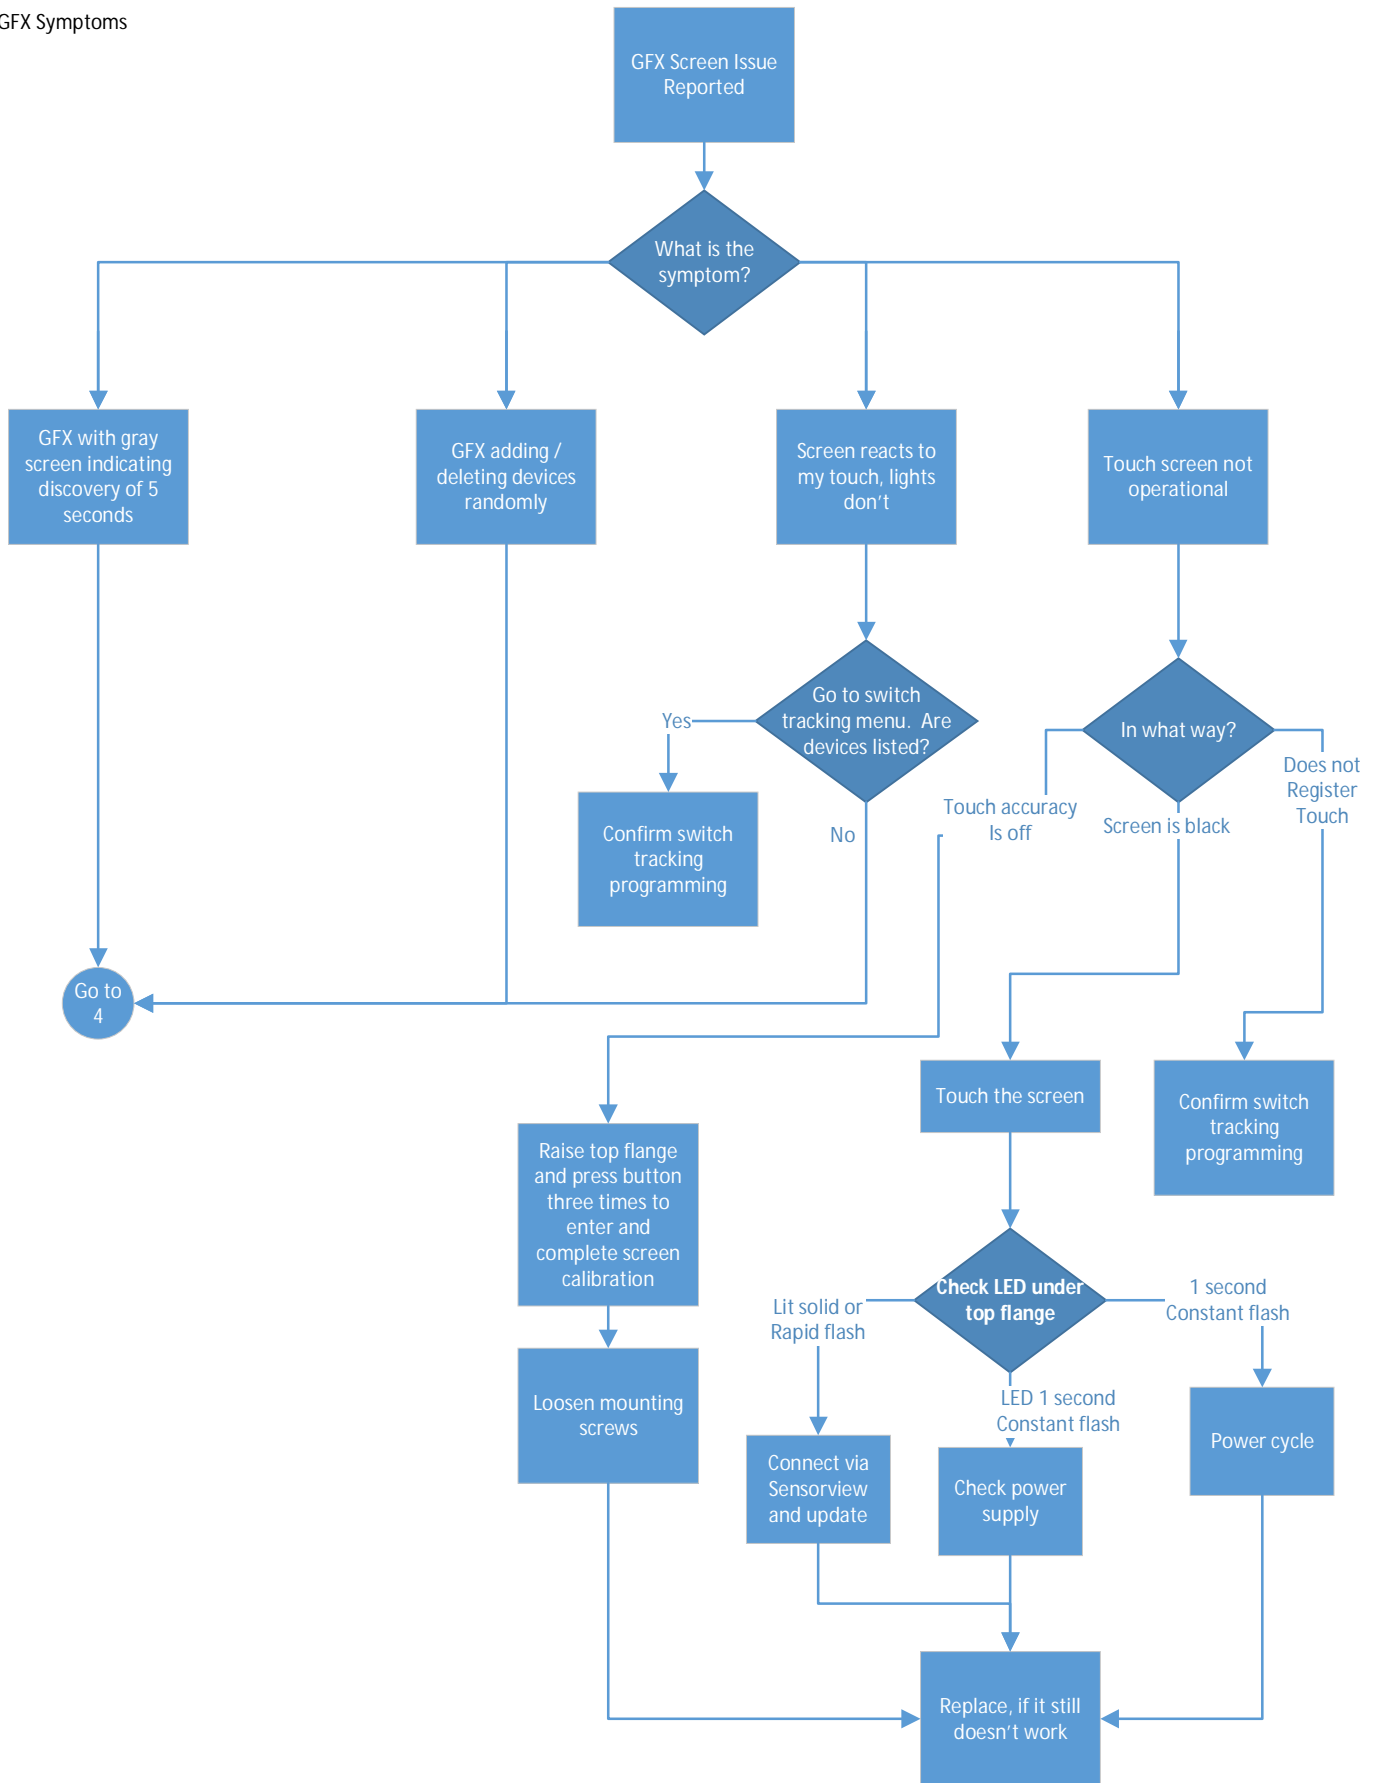

GFX Symptoms

Strobe – full on to full off at some constant rate (e.g. – maybe once per second)
 Flicker – high frequency dimming level change
 Flash – strobe or flicker. May not have periodicity
 Heartbeat – periodic up and down. But, not full on /off